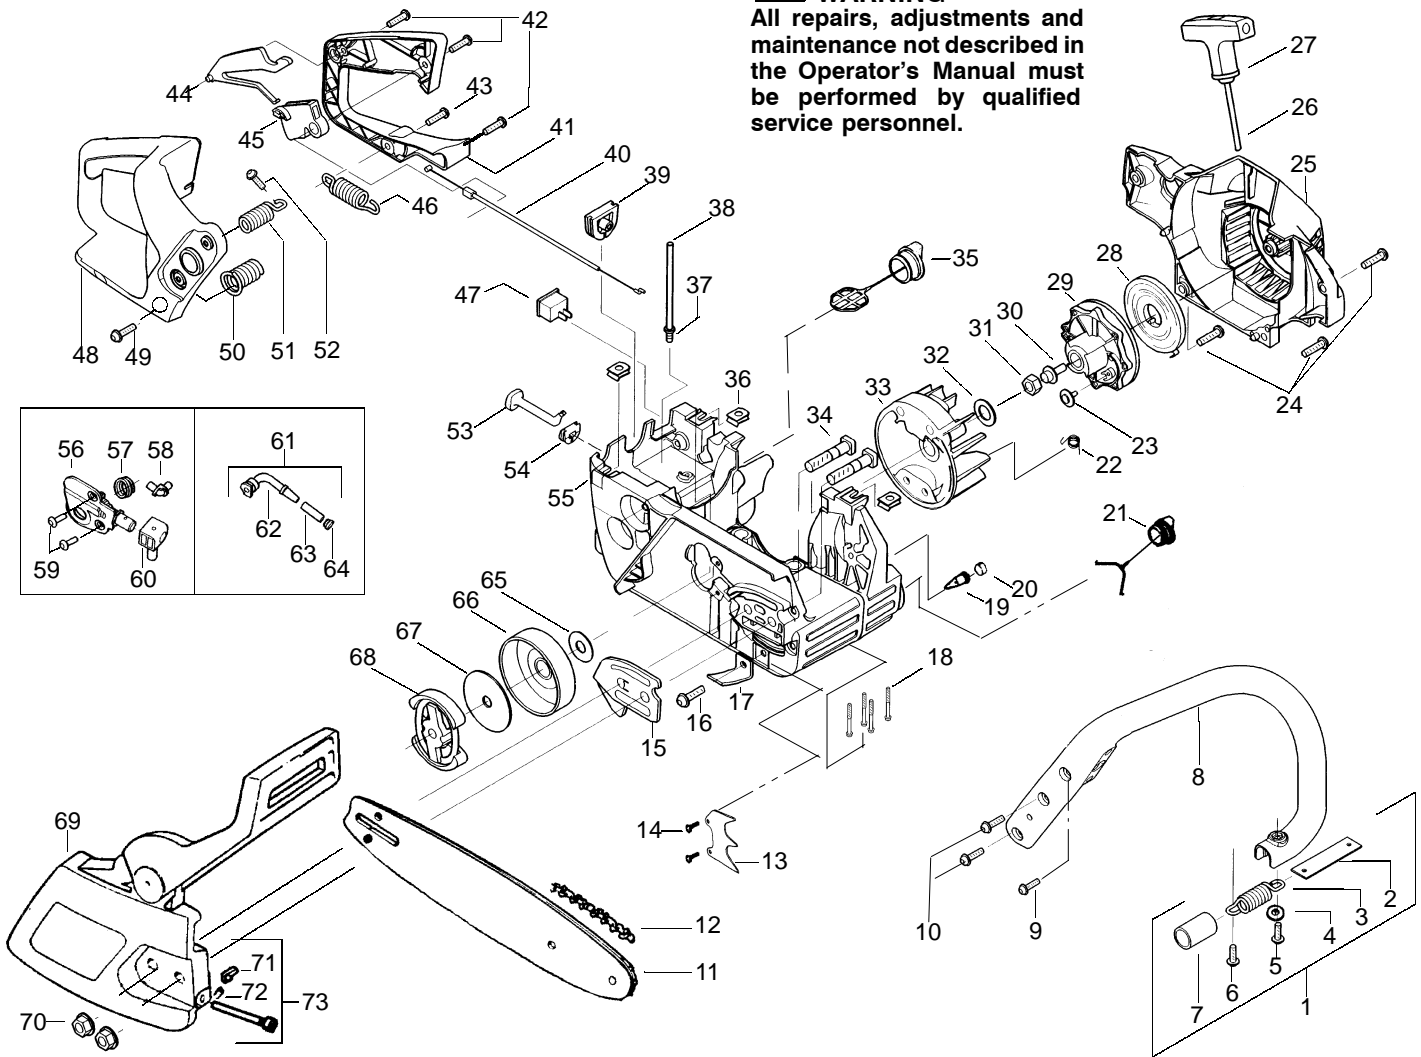

⚠ WARNING
All repairs, adjustments and maintenance not described in the Operator's Manual must be performed by qualified service personnel.

Ref.	Part No.	Description	Ref.	Part No.	Description	Ref.	Part No.	Description
1.	530047963	Assy.-Isolator	27.	530056402	Handle- Starter	53.	530047605	Knob- Choke
2.	530047608	Strap- Limiter	28.	530027531	Spring- Recoil	54.	530049005	Grommet- Knob
3.	530042082	Spring- Isolator	29.	530037817	Pulley- Starter	55.	530056597	Assy- Chassis
4.	530015123	Washer	30.	530015920	Screw	56.	530071259	Kit- Oil Pump (Incls. 57,58,60)
5.	530016018	Screw	31.	530016134	Nut- Flywheel	57.	530037820	Gear- Worm Spring
6.	530015843	Screw	32.	530015127	Washer- Flywheel	58.	530049477	Elbow- Oil Pickup
7.	530036142	Sleeve- AV Spring	33.	530039209	Assy- Flywheel	59.	530016064	Screw
8.	530047583	Handle- Front	34.	530016133	Bolt- Bar	60.	530019206	Seal Block
9.	530015940	Screw	35.	530047192	Assy- Fuel Cap	61.	530047663	Assy- Oil Pickup (Incl. 62-64)
10.	530015814	Screw	36.	530015922	Nut- "U"- Type	62.	530038373	Pick- up Oiler
11.	530044896	Bar - 14"	37.	530023877	Fitting- fuel line	63.	530037821	Filter- Oil
12.	538029933	Chain 14"	38.	530069216	Kit- Fuel line (large)	64.	530030189	Plug- Oil Filter
13.	530014381	Kit- Assy Spike (incl.14)	39.	530047631	Grommet- Cable	65.	530015907	Washer- Thrust
14.	530015805	Screw	40.	530047602	Cable- Throttle	66.	530047061	Assy.- Clutch Drum w/bearing
15.	530038238	Plate- Bar Mounting	41.	530047581	Cover- Rear Handle	67.	530015611	Washer- Clutch
16.	530015814	Screw	42.	530015906	Screw	68.	530014949	Assy. Clutch
17.	530029850	Chain Catcher	43.	530015886	Screw	69.	530054736	Assy- Chain Brake
18.	530016132	Screw	44.	530036098	Lockout- Throttle	70.	530015917	Nut- Bar Mounting
19.	530026119	Check Valve	45.	530036097	Trigger- Throttle	71.	530015826	Pin- Retainer
20.	530038264	Plug- Bronze Vent	46.	530042082	Spring	72.	530038593	Retainer
21.	530010846	Assy- Oil Cap	47.	530069572	Kit- Switch	73.	530069611	Kit- Bar Adjust
22.	530023817	Spring- Starter Dog	48.	530047582	Handle - Rear			
23.	530016080	Screw	49.	530015814	Screw			
24.	530015892	Screw	50.	530053274	Assy- Isolator - lower			
25.	530055708	Housing- Fan	51.	530071385	Kit- Isolator (Upper)			
26.	530069232	Kit- Rope	52.	530015875	Screw			

➤ = NEW PART NUMBER FOR THIS IPL

* = REFER TO THE SERVICE REFERENCE INDICATED FOR MORE INFORMATION. (LOCATED AT END OF IPL)