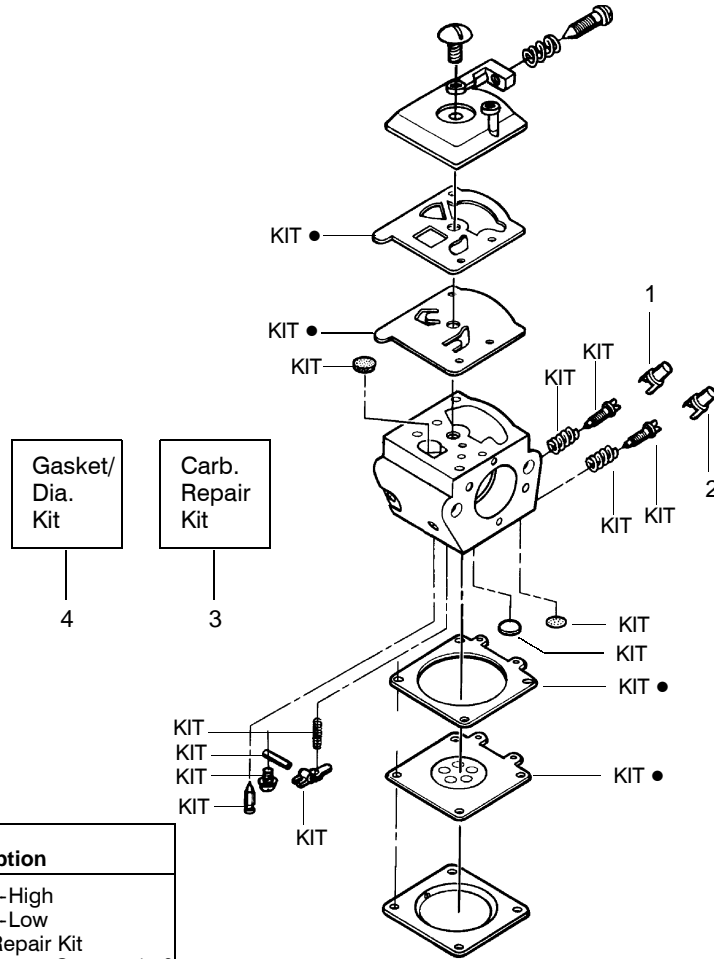

Ref.	Part No.	Description	Ref.	Part No.	Description	Ref.	Part No.	Description
1.	530016153	Screw	19.	530036103	Screen-Spark	36.	530047604	Housing-Air Filter
2.	530056924	Shield-Cylinder	20.	530037813	Diffuser-Muffler	37.	530016101	Nut
3.	530047213	Assy-Air Purge	21.	530069608	Gasket-Muffler (kit)	38.	530037793	Air Filter - Foam
4.	530015780	Screw	22.	530047207	Assy-Muffler (Incl. 17-21)	39.	530031135	Wrench-Bar
5.	530095646	Assy-Fuel Pick-up	23.	530047062	Assy-Crankshaft	40.	530069608	Kit-Engine Gasket (incl. 34,30,21)
6.	530069247	Kit-Line Purge/Carb. (Small Dia)	24.	530037935	Cap-Crankcase			
7.	530069216	Kit-Line Purge/Tank (large line)	25.	530056363	Assy-Seal & Bearing			
8.	530035526	Grommet-Carb Adjust.	26.	530038729	Ring-Piston			
9.	530054144	Seal-Carb Adapter	27.	530015697	Retainer - Piston Pin			
10.	952030150	Spark Plug (RCJ-7Y)	28.	530071408	Kit-Piston - (incl. 26-27)			
11.	530016136	Clip-High Tension Lead	29.	530071412	Kit-Cylinder			
12.	530049117	Assy-Wire Harness (includes switch)	30.	530069608	Gasket-Carb. Adapter (kit)			
13.	530015814	Screw	31.	530016187	Screw			
14.	530039167	Module-Ignition	32.	530049700	Carb. Adapter	↗	530163664	Manual- (Scan)
15.	530047442	Strap-Ground	33.	530016386	Screw	↗	530163665	Manual - (Euro I)
16.	530037652	Insulator-Heat	34.	530069608	Carb. Gasket (kit)	↗	530163666	Manual - (Euro II)
17.	530049870	Back Plate-Muffler	35.	---	Kit-Carburetor		530054781	Decal-Warning
18.	530016132	Screw		530069722	(WT-391)			
				↗ 530071621	(WT-625)			

↗ = NEW PART NUMBER FOR THIS IPL

★ = REFER TO THE SERVICE REFERENCE INDICATED FOR MORE INFORMATION. (LOCATED AT END OF IPL)

**Carburetor Assembly – WT-391 – #530069722**

Ref.	Part No.	Description
1.	530038479	Limiter Cap–High
2.	530038478	Limiter Cap–Low
3.	530069826	Carburetor Repair Kit (KIT= Indicates Contents) & Includes Limiter Caps
4.	530069844	Gasket/Diaphragm Kit (● = Indicates Contents)