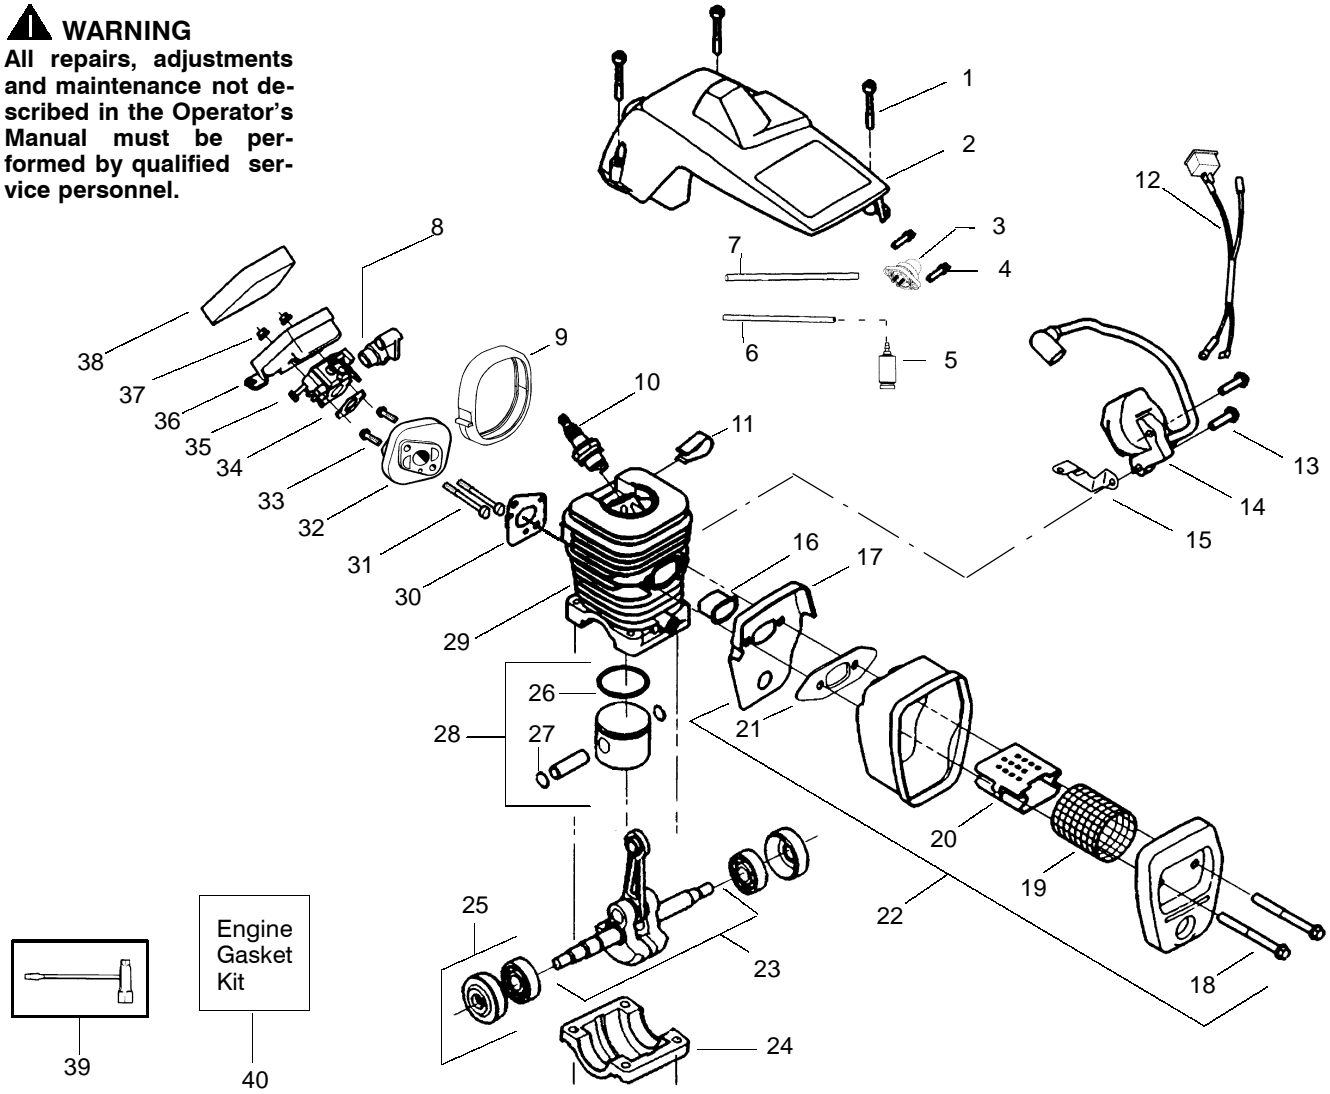

⚠ WARNING
All repairs, adjustments and maintenance not described in the Operator's Manual must be performed by qualified service personnel.

Ref.	Part No.	Description	Ref.	Part No.	Description	Ref.	Part No.	Description
1.	530016153	Screw	19.	530036103	Screen-Spark	36.	530047604	Housing-Air Filter
2.	530056924	Shield-Cylinder	20.	530037813	Diffuser-Muffler	37.	530016101	Nut
3.	530047213	Assy-Air Purge	21.	530069608	Gasket-Muffler (kit)	38.	530037793	Air Filter - Foam
4.	530015780	Screw	22.	530047207	Assy-Muffler (Incl. 17-21)	39.	530031135	Wrench-Bar
5.	530095646	Assy-Fuel Pick-up	23.	530047062	Assy-Crankshaft	40.	530069608	Kit-Engine Gasket (incl. 34,30,21)
6.	530069247	Kit-Line Purge/Carb. (Small Dia)	24.	530037935	Cap-Crankcase			
7.	530069216	Kit-Line Purge/Tank (large line)	25.	530056363	Assy-Seal & Bearing			
8.	530035526	Grommet-Carb Adjust.	26.	530038729	Ring-Piston			
9.	530054144	Seal-Carb Adapter	27.	530015697	Retainer - Piston Pin			
10.	952030150	Spark Plug (RCJ-7Y)	28.	530071408	Kit-Piston - (incl. 26-27)			
11.	530016136	Clip-High Tension Lead	29.	530071412	Kit-Cylinder			
12.	530049117	Assy-Wire Harness (includes switch)	30.	530069608	Gasket-Carb. Adapter (kit)			
13.	530015814	Screw	31.	530016187	Screw			
14.	530039167	Module-Ignition	32.	530049700	Carb. Adapter	↗	530163664	Manual- (Scan)
15.	530047442	Strap-Ground	33.	530016386	Screw	↗	530163665	Manual - (Euro I)
16.	530037652	Insulator-Heat	34.	530069608	Carb. Gasket (kit)	↗	530163666	Manual - (Euro II)
17.	530049870	Back Plate-Muffler	35.	---	Kit-Carburetor		530054781	Decal-Warning
18.	530016132	Screw		530069722	(WT-391)			
				↗ 530071621	(WT-625)			

↗ = NEW PART NUMBER FOR THIS IPL

★ = REFER TO THE SERVICE REFERENCE INDICATED FOR MORE INFORMATION. (LOCATED AT END OF IPL)